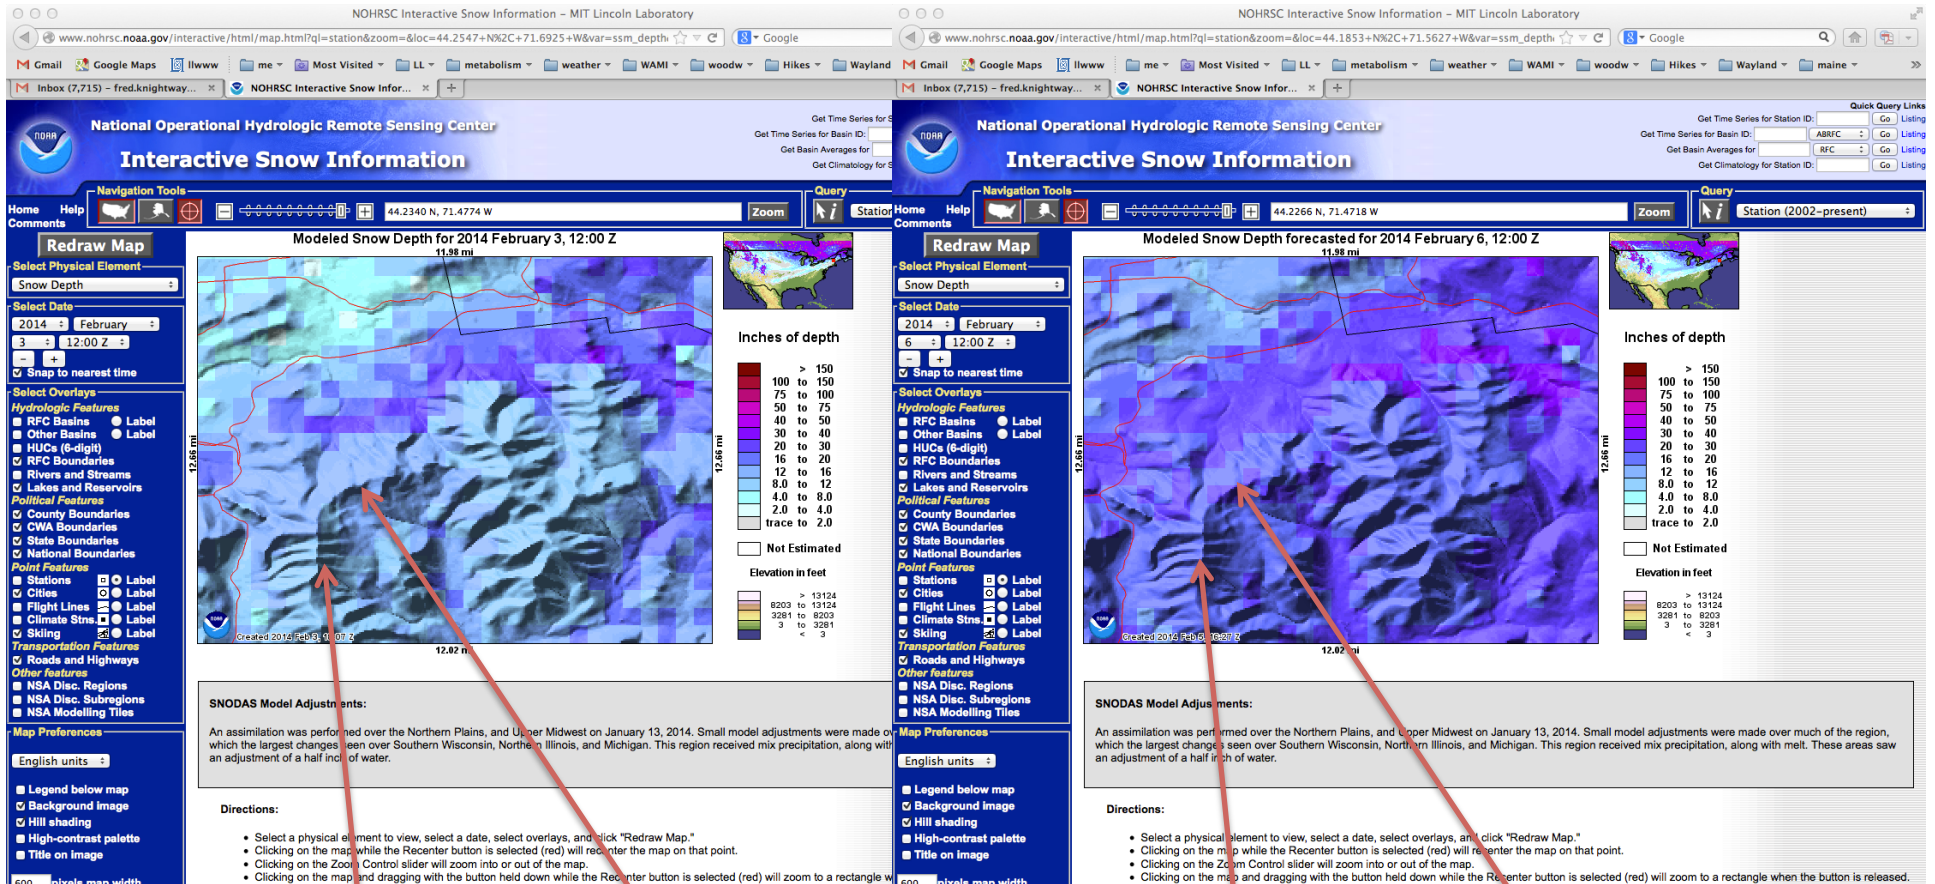

Snow Depth: ~10" new snow

3 Feb 2014

6 Feb 2014

Franconia Ridge

Garfield

Franconia Ridge

Garfield

Looks like fun with snowshoes